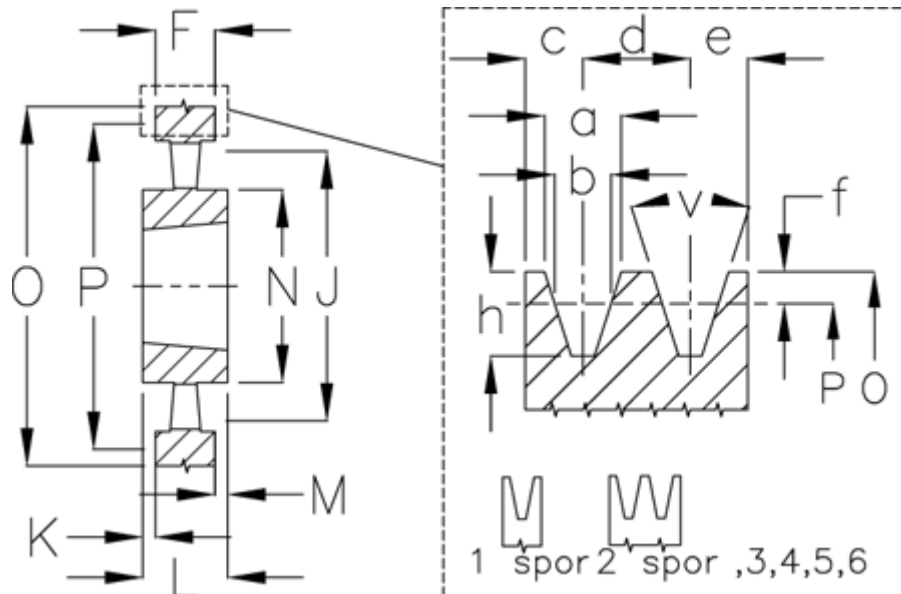

Article number: 604113028002

Description: V-belt pulley SPZ 280/2 TL2012

Measures

a	= 9.7	For bush	= 2012	O	= 284.0
b	= 8.5	h	= 11.0	P	= 280
Bush ζ max	= 50	J	= 251	Type	= SPZ
c	= 8.0	K	= 2	v	= 38 grader
d	= 12.0	L	= 32		
e	= 8.0	m	= 2.0		
f	= 2.0	N	= 112		
F	= 28	Number of ribs	= 2		